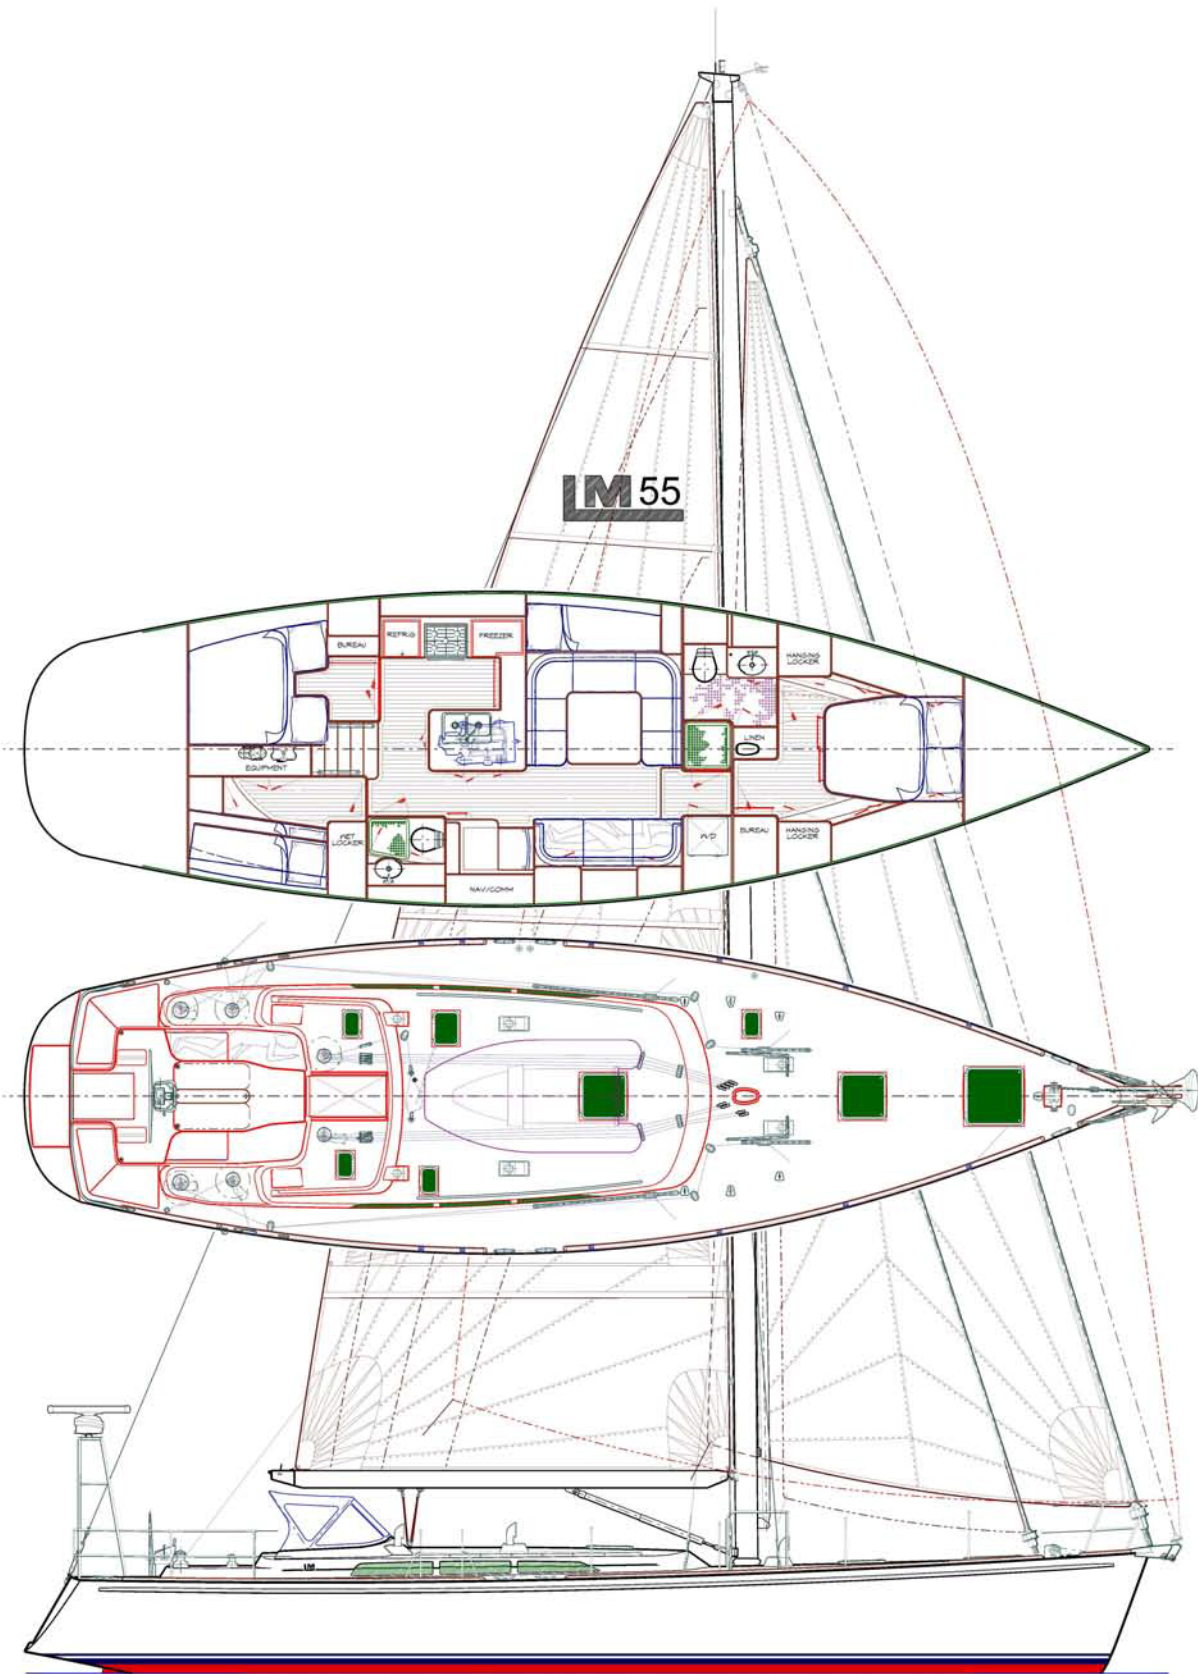

AFT COCKPIT

LM 55

LYMAN-MORSE 55
250,000 Offshore Miles in Every Detail

ChuckPaine.com LLC